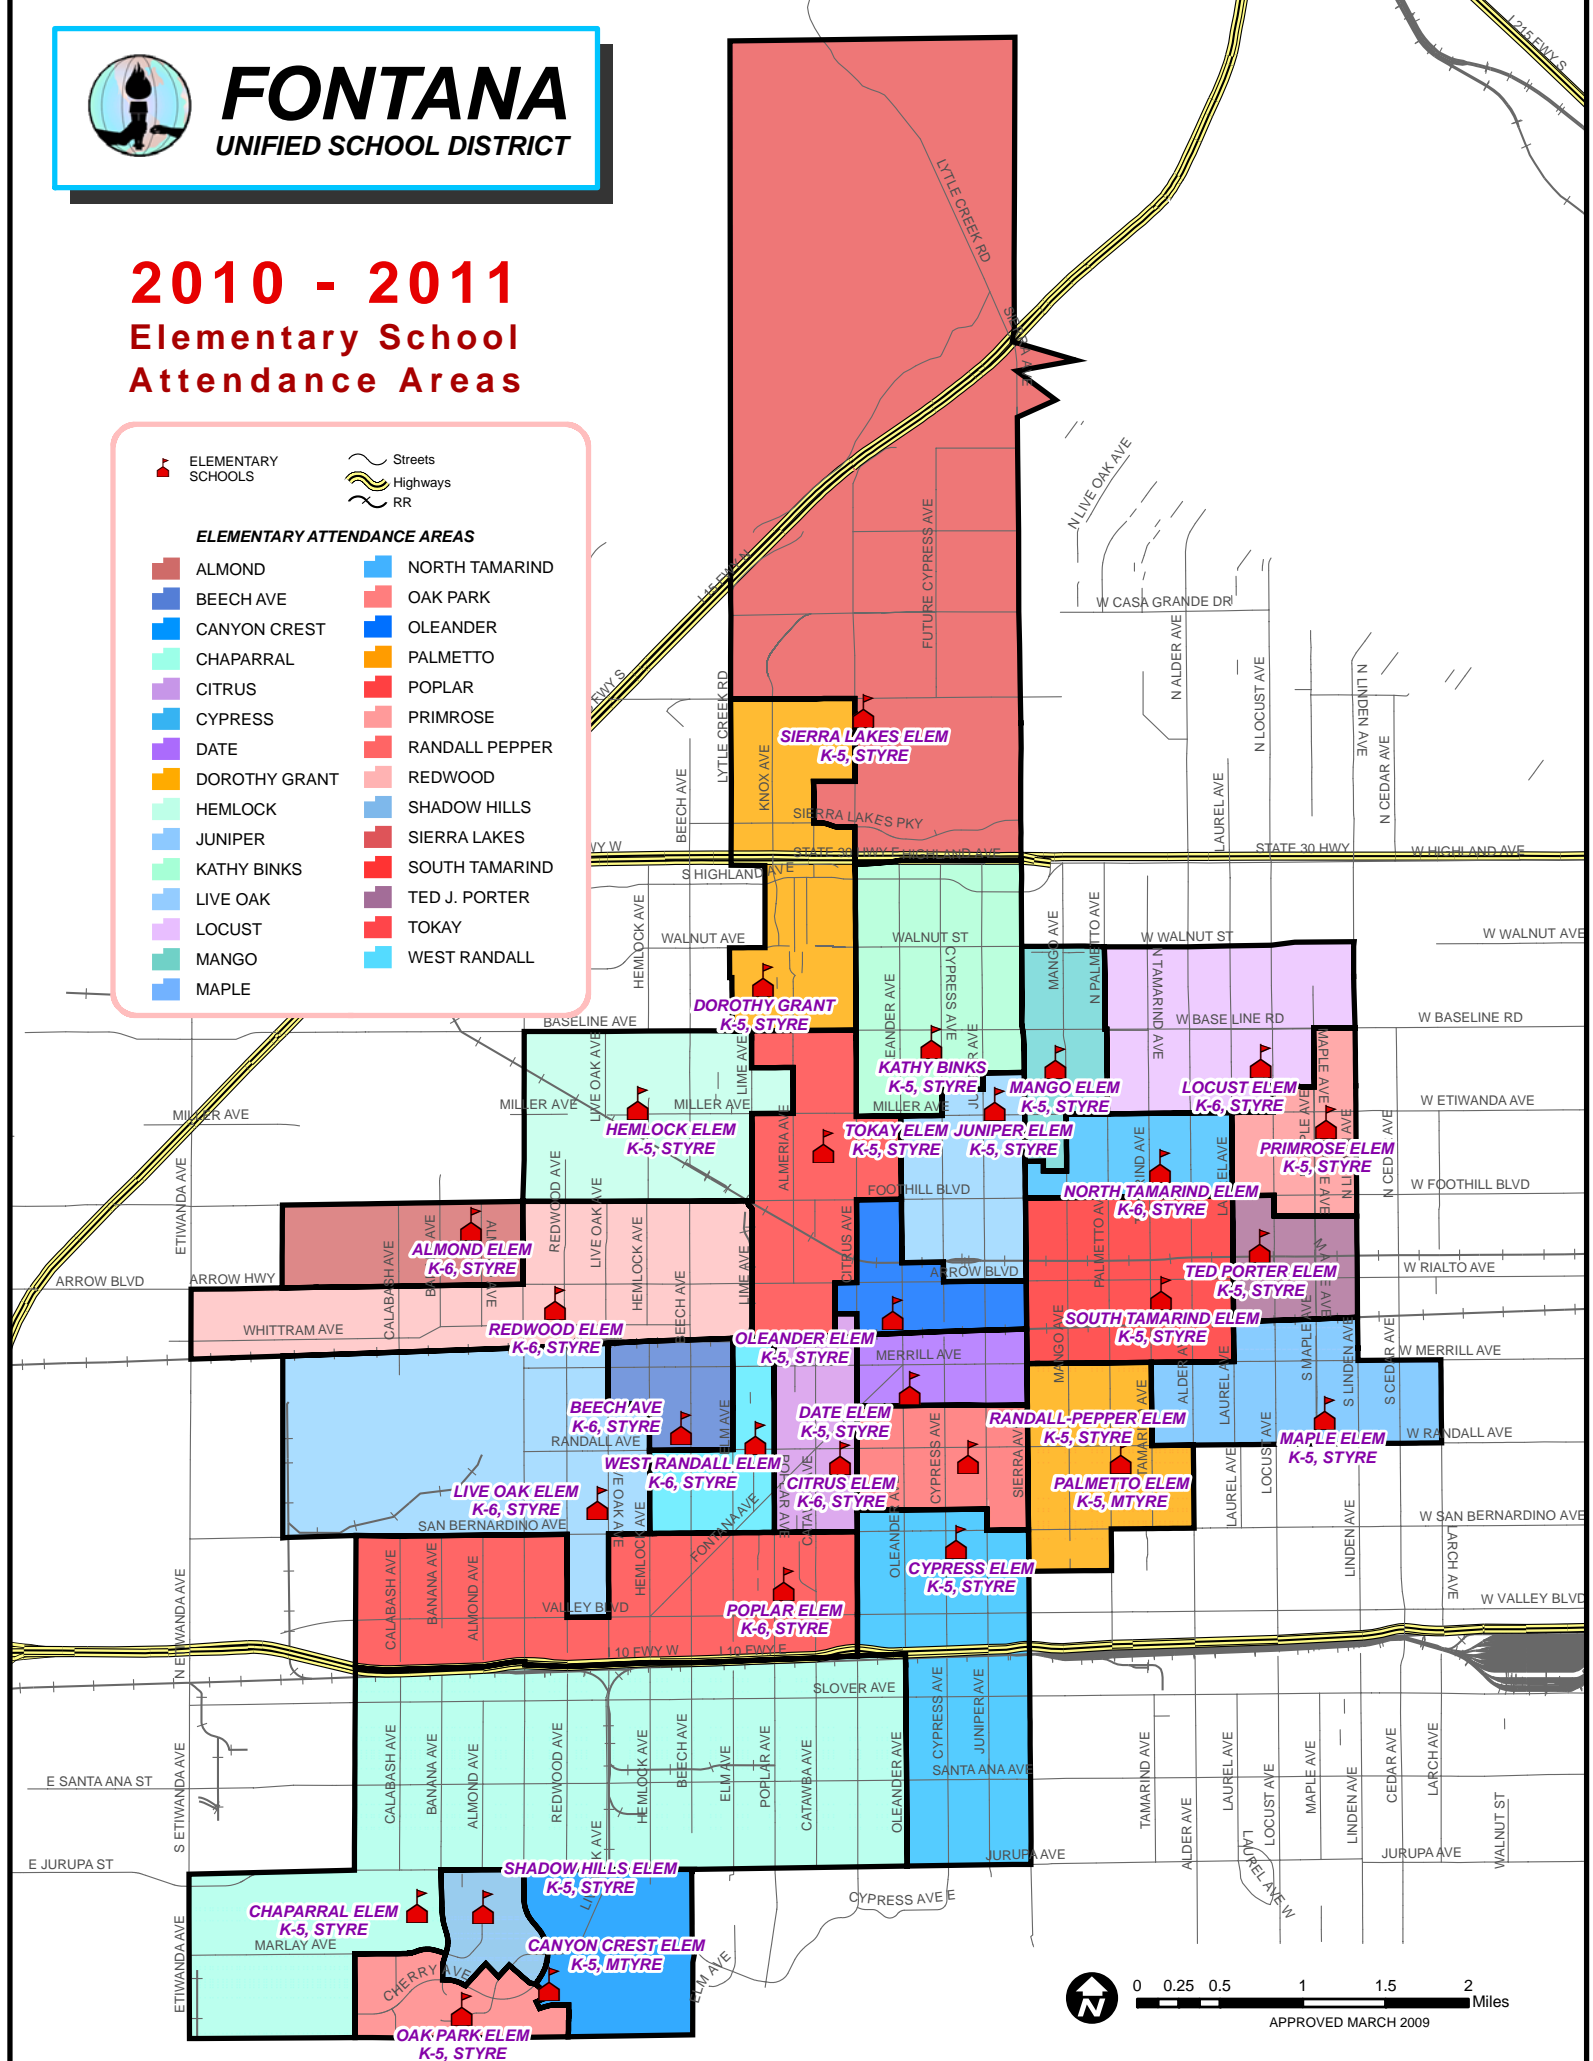

2010 - 2011 Elementary School Attendance Areas

ELEMENTARY SCHOOLS

Streets

Highways

RR

ELEMENTARY ATTENDANCE AREAS

- | | |
|---------------|----------------|
| ALMOND | NORTH TAMARIND |
| BEECH AVE | OAK PARK |
| CANYON CREST | OLEANDER |
| CHAPARRAL | PALMETTO |
| CITRUS | POPLAR |
| CYPRESS | PRIMROSE |
| DATE | RANDALL PEPPER |
| DOROTHY GRANT | REDWOOD |
| HEMLOCK | SHADOW HILLS |
| JUNIPER | SIERRA LAKES |
| KATHY BINKS | SOUTH TAMARIND |
| LIVE OAK | TED J. PORTER |
| LOCUST | TOKAY |
| MANGO | WEST RANDALL |
| MAPLE | |

0 0.25 0.5 1 1.5 2 Miles

APPROVED MARCH 2009